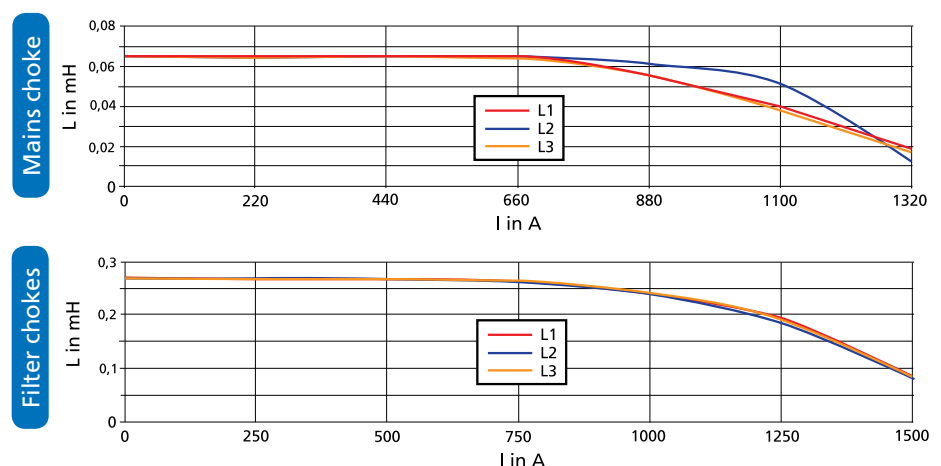

Inductance curves

Technical and mechanical data*

Type	Rated current I [A]	Rated voltage U [V]	Inductance Filter L [mH]	Inductance Choke L [mH]
CNW 985	340	360	3 x 0,069	0,26
Type	Length [mm]	Width [mm]	Height [mm]	Weight [kg]
CNW 985	561	300	784	220

* Please contact us for more detailed technical information!